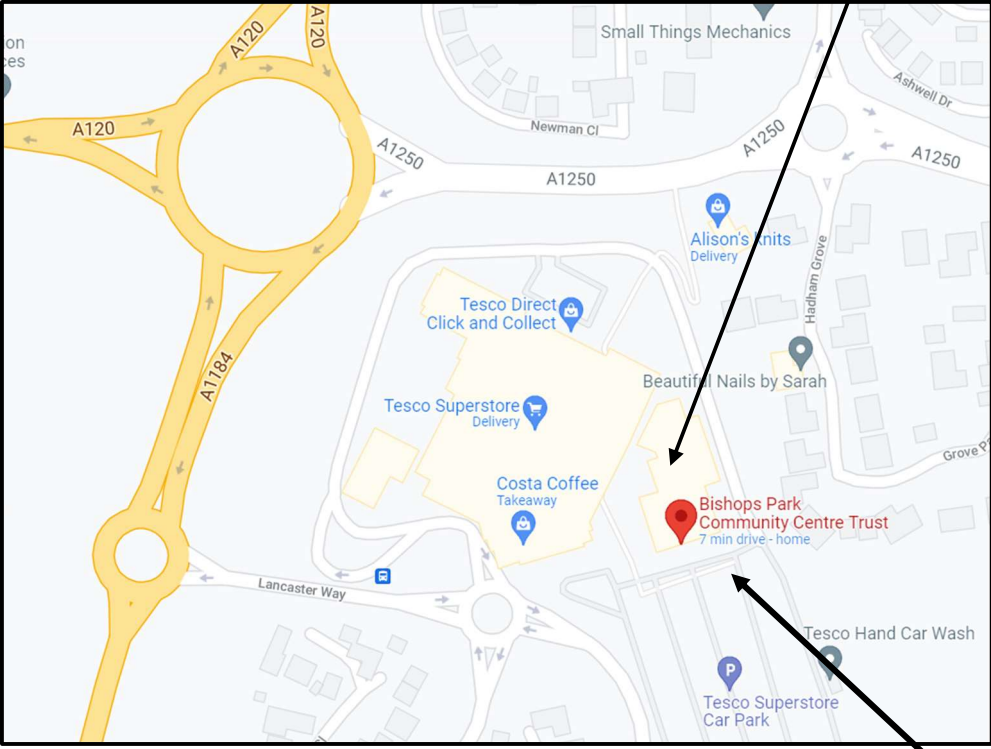

RSPB Stort Valley Local Group

Address

Bishops Park Community Centre (Adjacent to Tesco)

Bishops Park Centre, Lancaster Way, Bishop's Stortford CM23 4DA

Meeting here

Meeting here

Park here