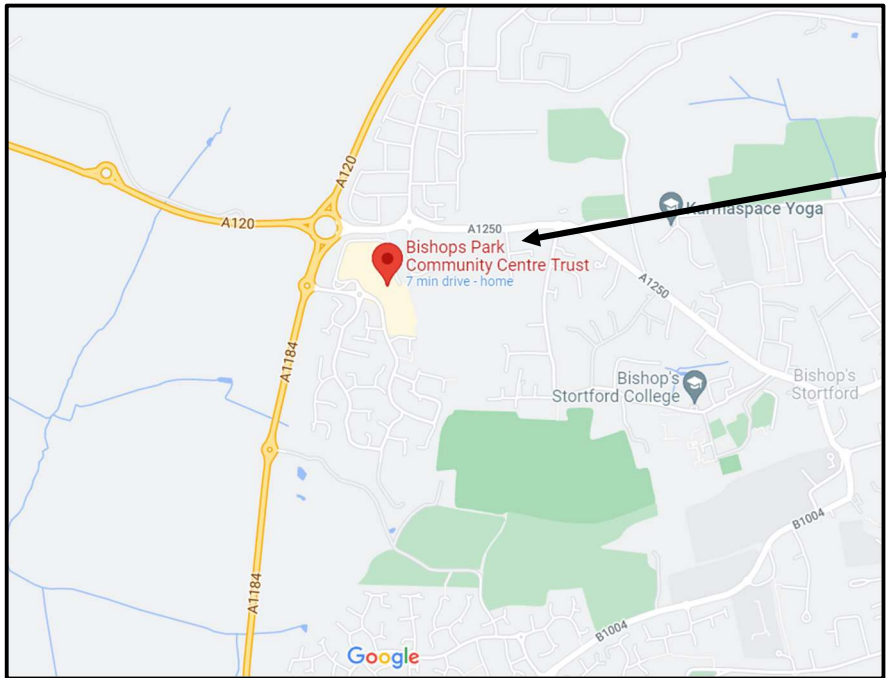

RSPB Stort Valley Local Group

Address

Bishops Park Community Centre (Adjacent to Tesco)

Bishops Park Centre, Lancaster Way, Bishop's Stortford CM23 4DA

Meeting here

Meeting here

Park here